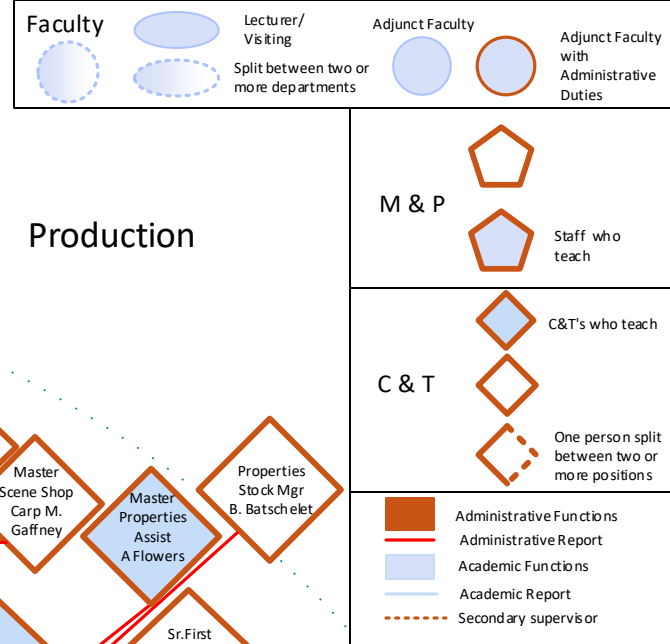

Yale University School of Drama Organization Chart

September 14, 2016

Administration

Production

Theater Management

Acting

Directing

Dramaturgy

Playwriting

Stage Management

Design

Technical Design & Production

Sound Design