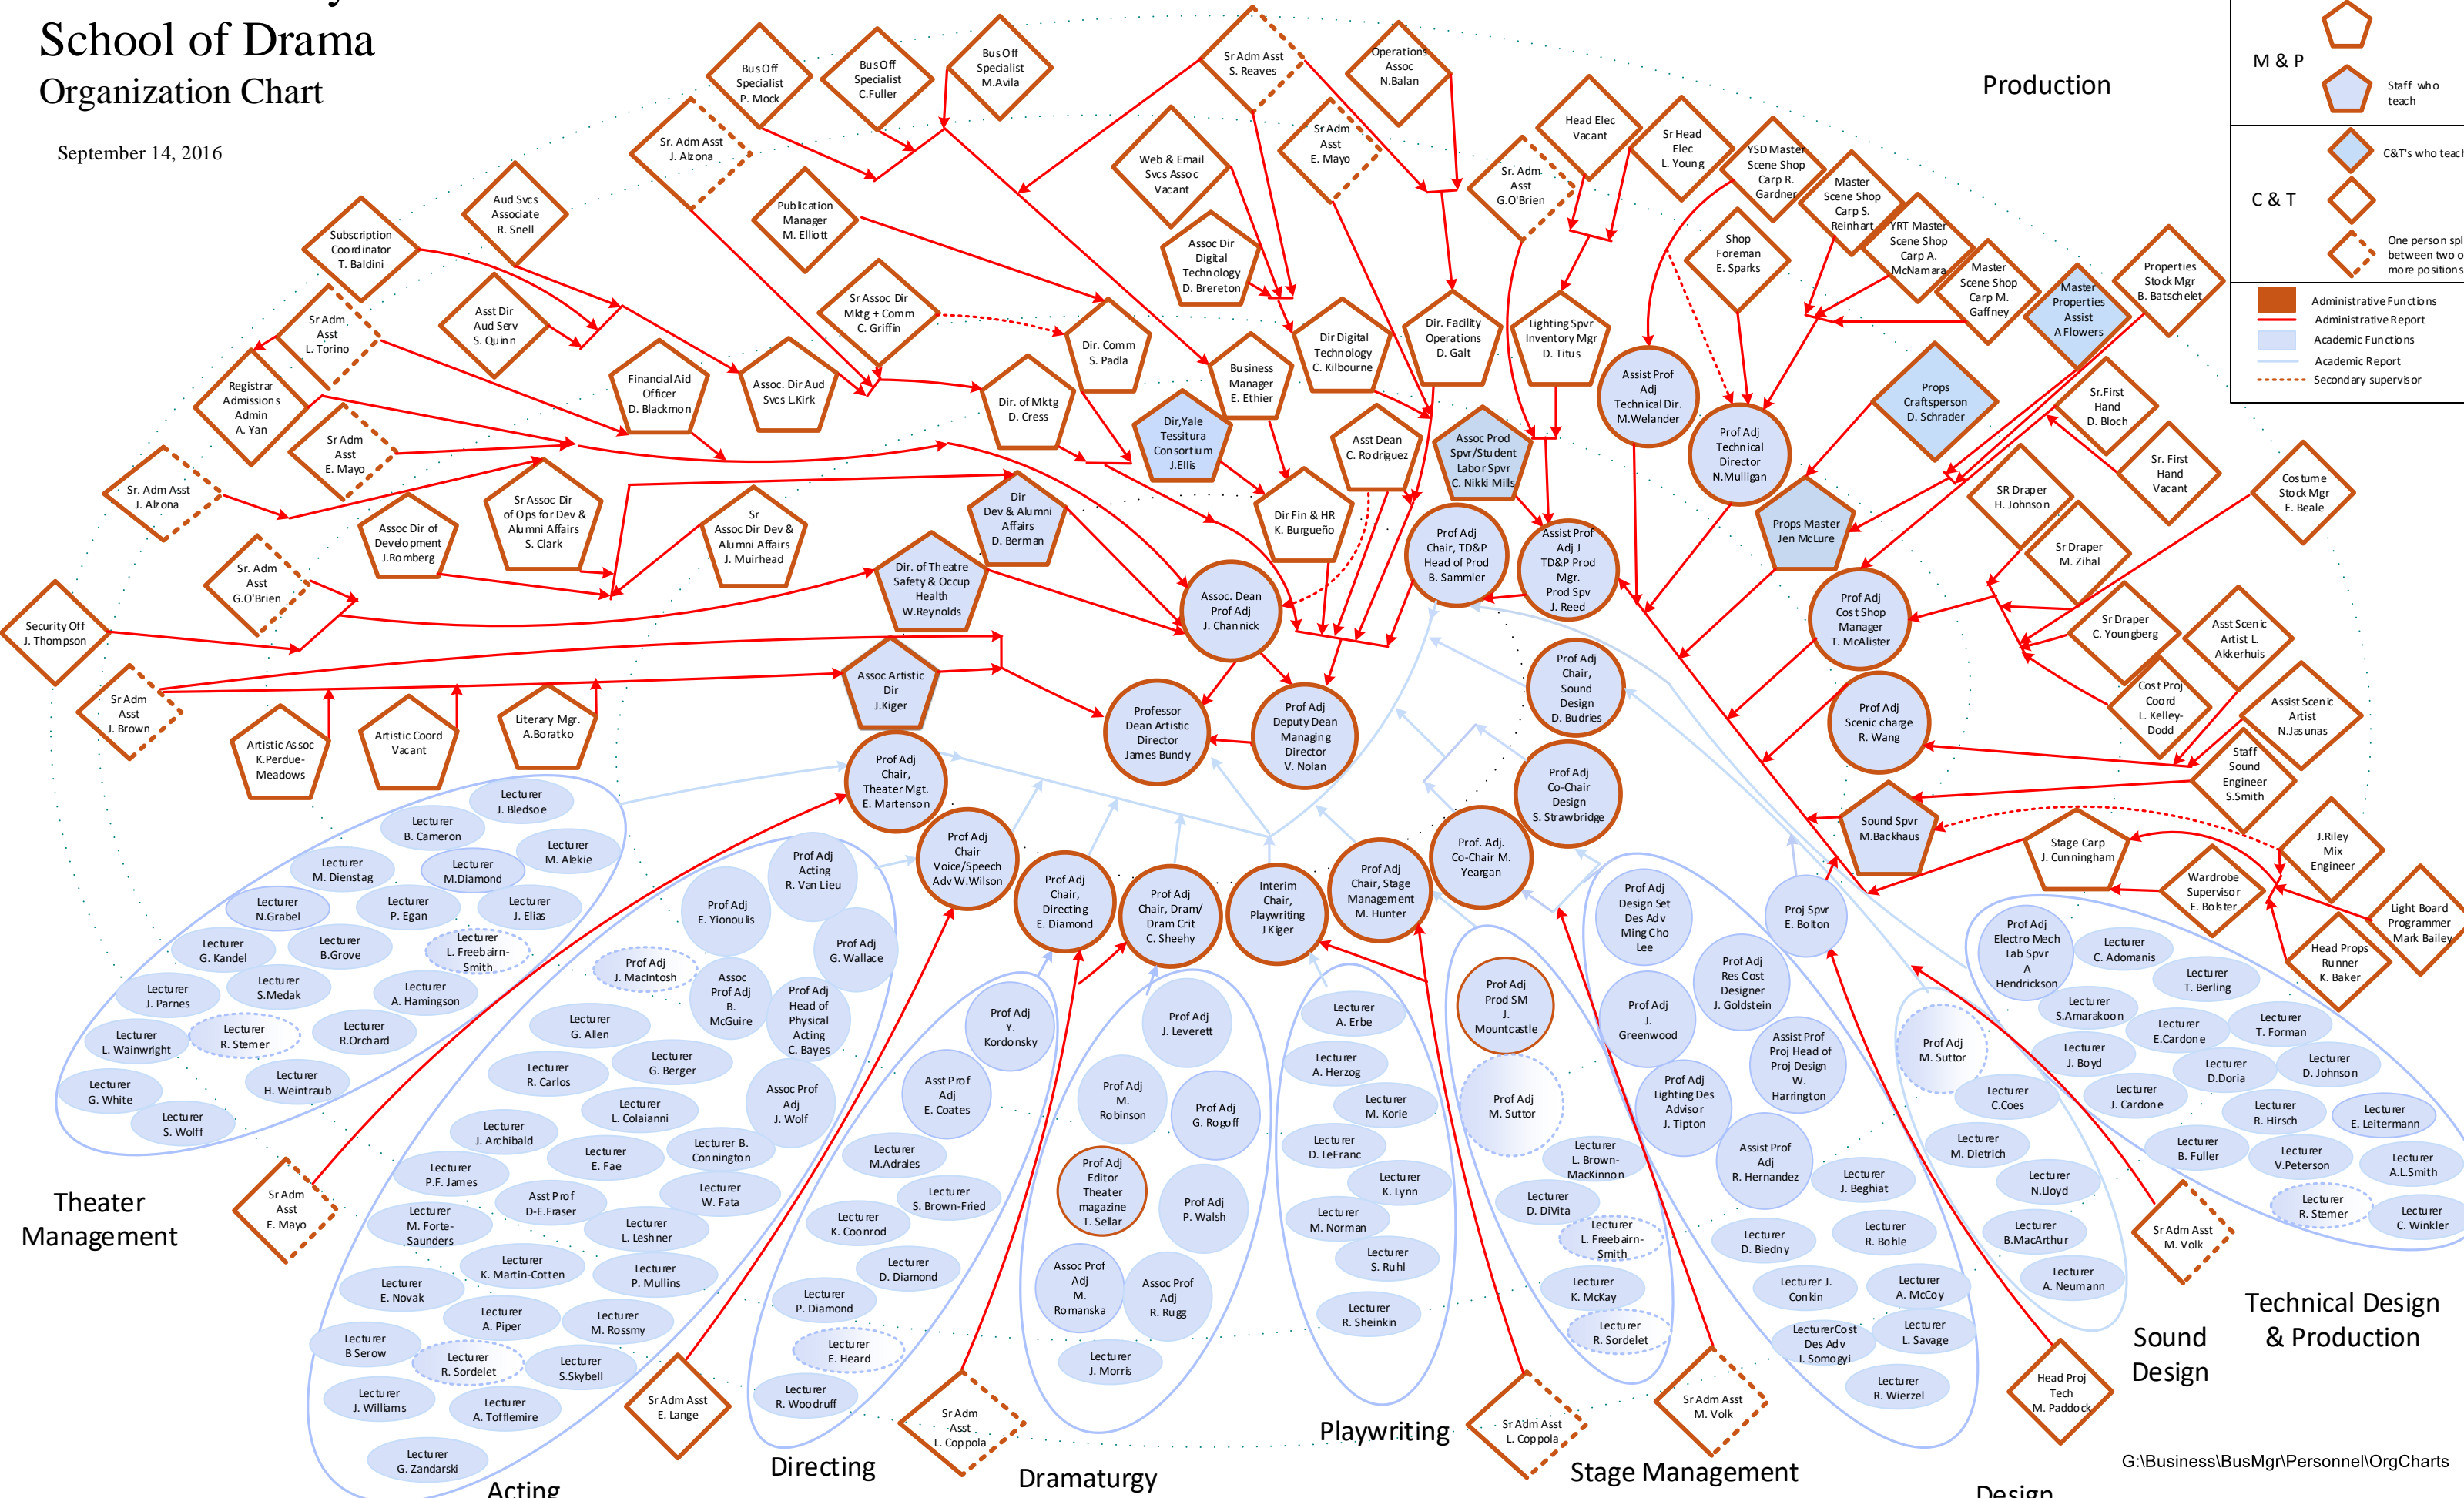

Yale University School of Drama Organization Chart

September 14, 2016

Administration

Production

Theater Management

Acting

Directing

Dramaturgy

Playwriting

Stage Management

Design

Technical Design & Production

Sound Design