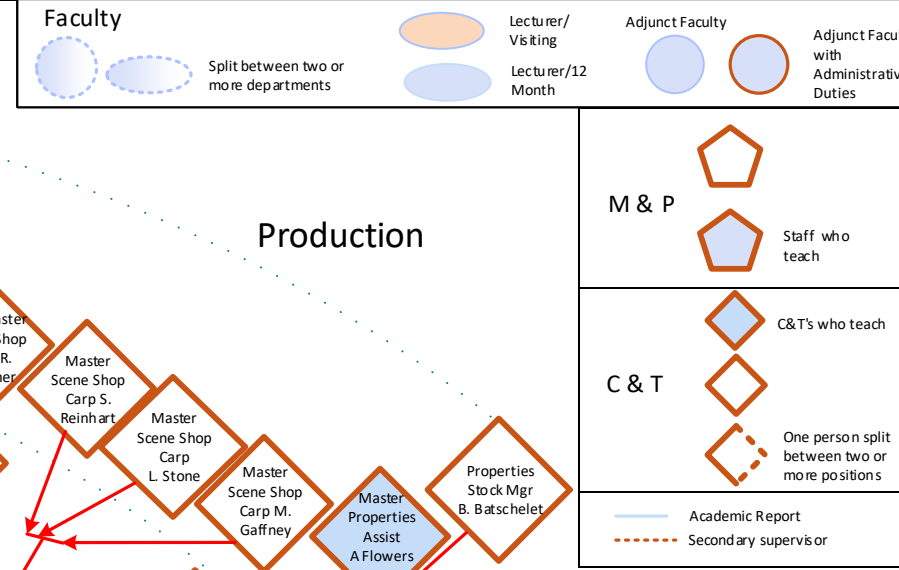

Yale University School of Drama Organization Chart

November 29, 2017

Administration

Production

Theater Management

Acting

Directing

Dramaturgy

Playwriting

Stage Management

Design

Sound Design

Technical Design & Production