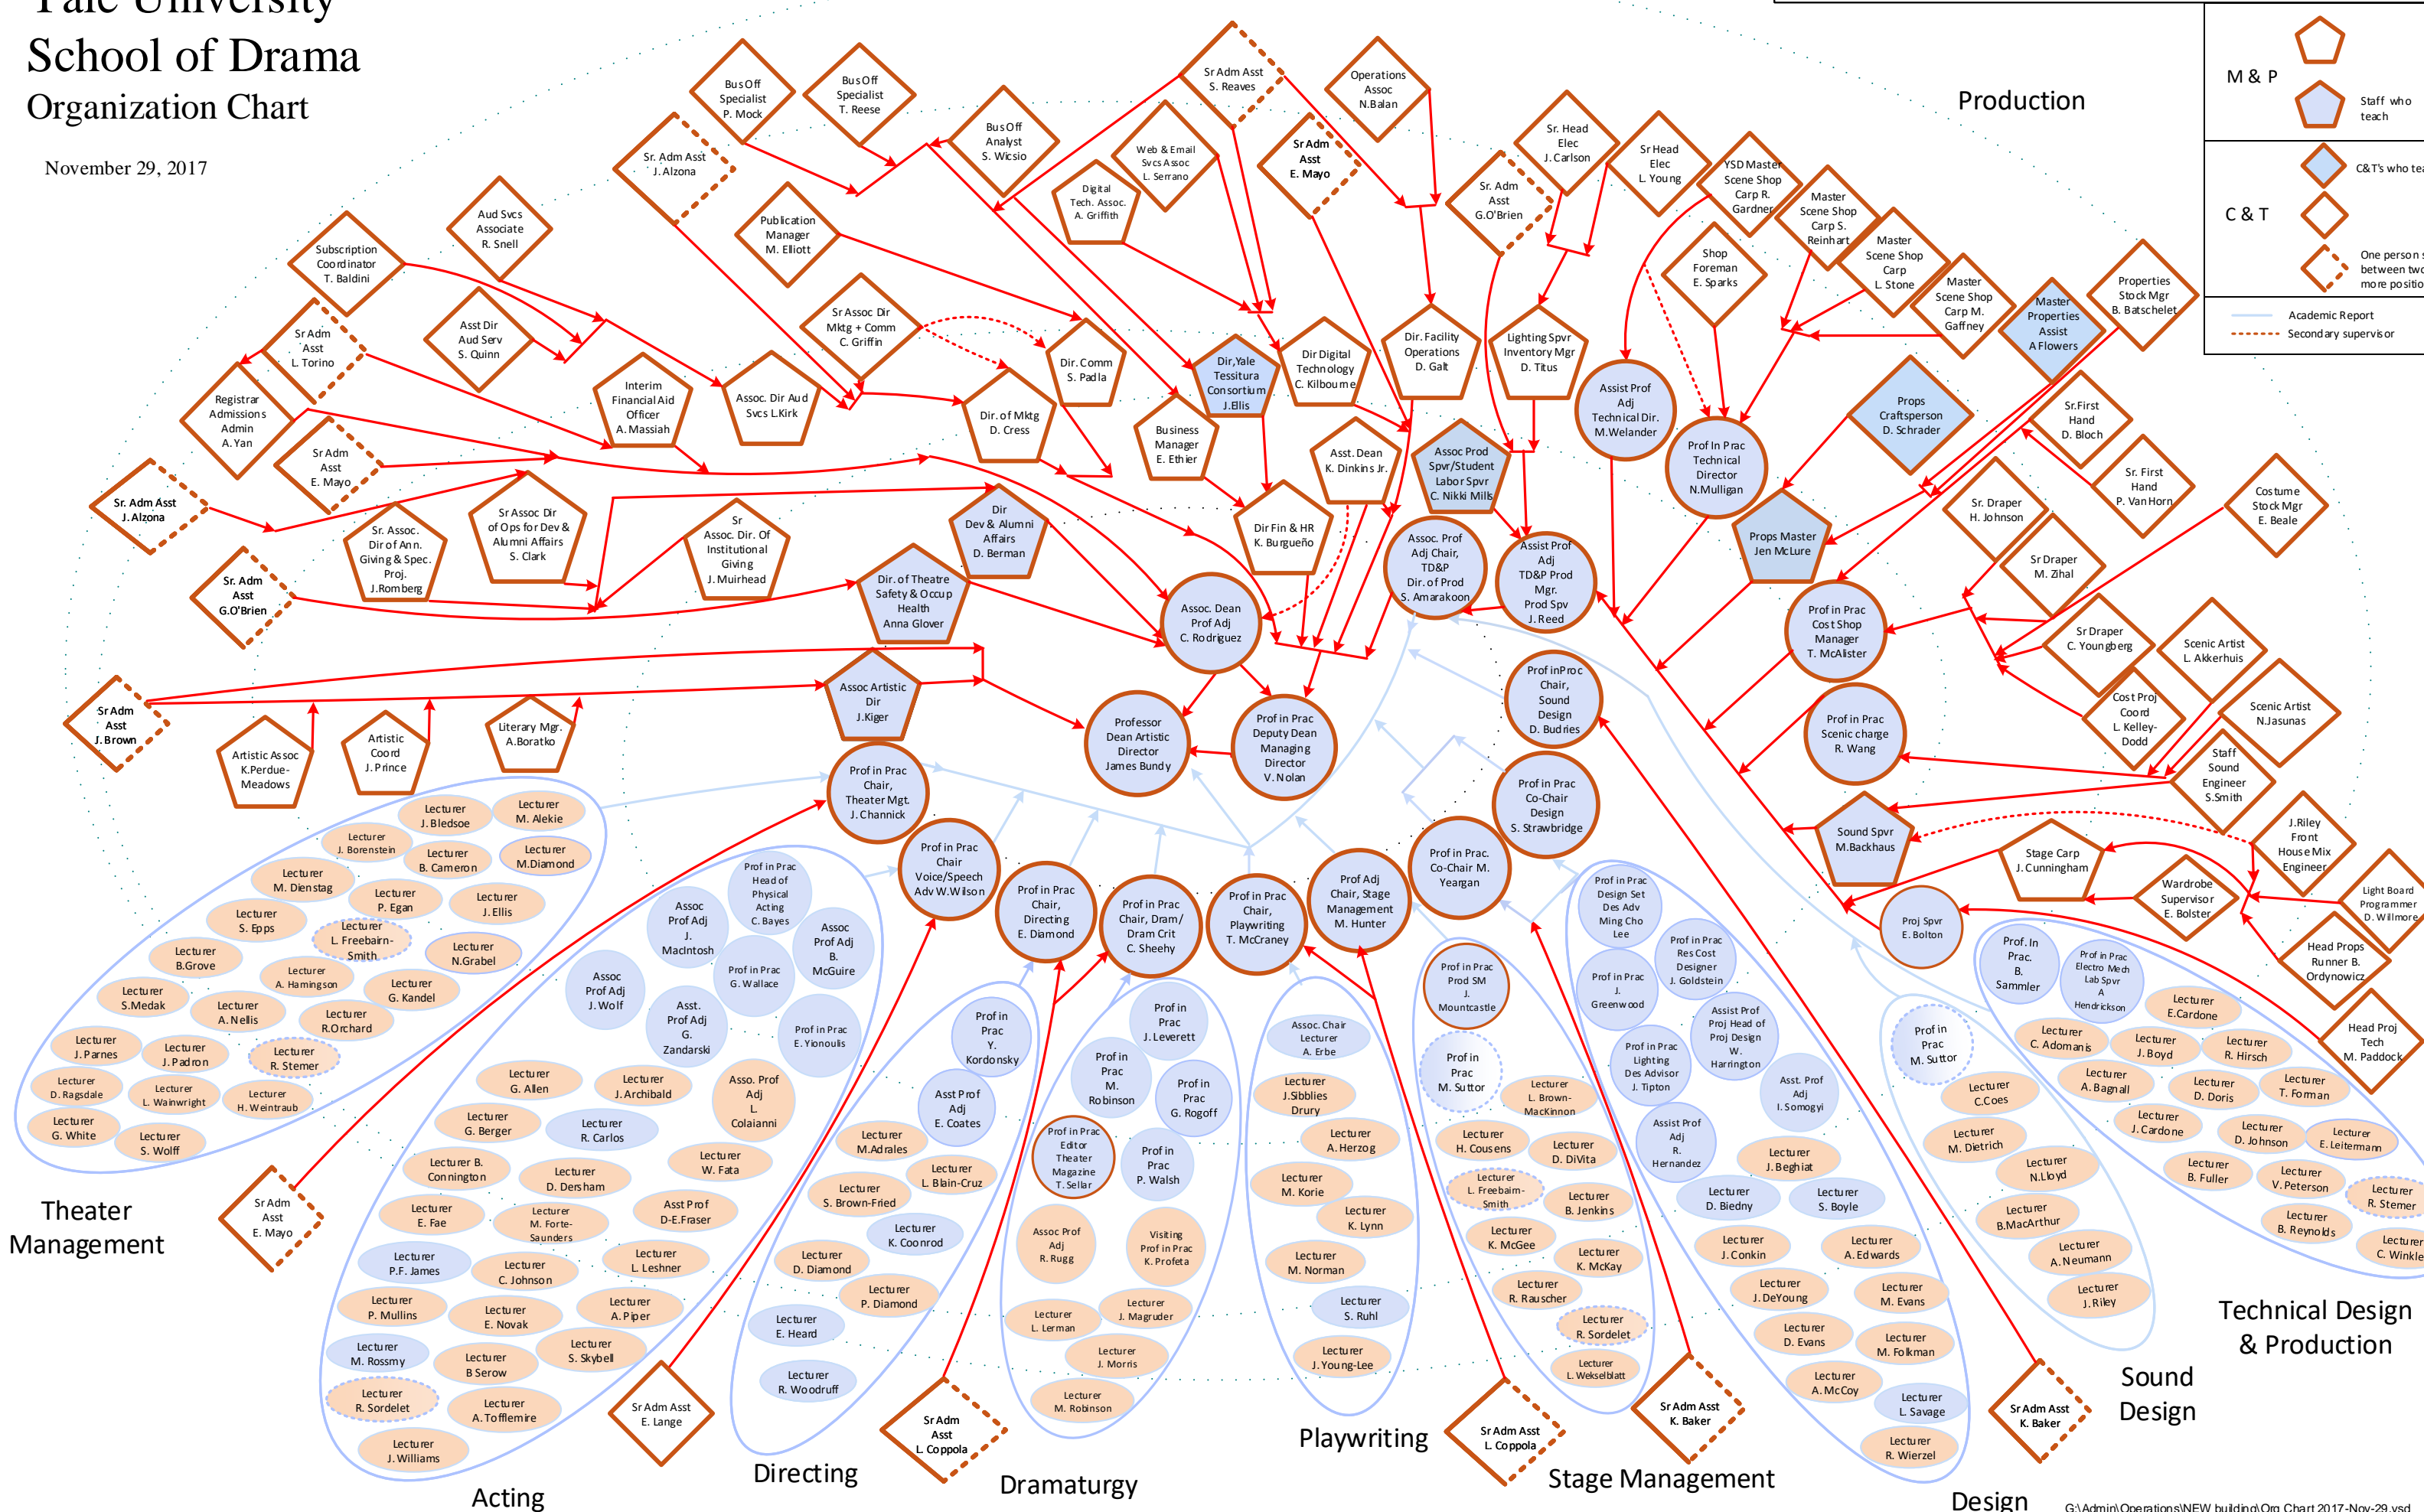

Yale University School of Drama Organization Chart

November 29, 2017

Administration

Production

Theater Management

Acting

Directing

Dramaturgy

Playwriting

Stage Management

Design

Sound Design

Technical Design & Production